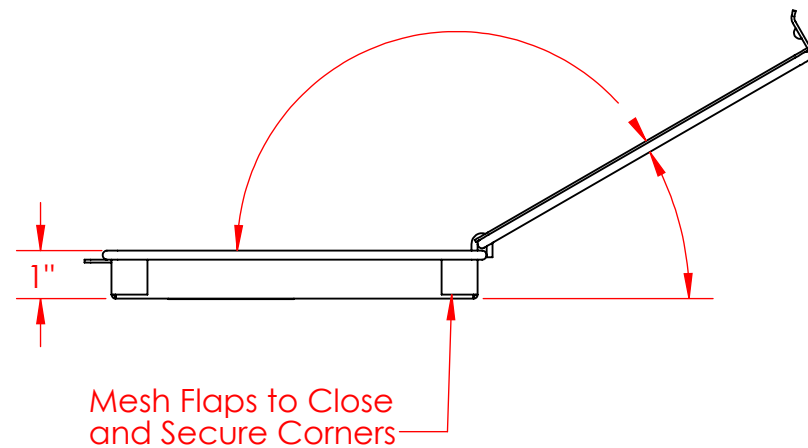

Lid Removed from View to show Approximate Inside Dimensions

One Piece Mesh Body of 4 Mesh x .032" Welded Wire (.218" Openings, 76% Open Area)

UNLESS OTHERWISE SPECIFIED:
 DIMENSIONS ARE IN INCHES
 TOLERANCES:
 FRACTIONAL $\pm 1/16$ "
 ANGULAR: ± 5 DEG.
 TWO PLACE DECIMAL ± 0.03
 THREE PLACE DECIMAL ± 0.015

Light Duty Mesh Basket: 12Lx8Wx1H, 304 SS, Hinged Lid with Thumb Clasp, No Handles, Mesh: 4 x .032

EST WGT
 1.2 lbs.
 MATERIAL
 304 Stainless Steel
 FINISH
 Natural

SIZE **B** DWG. NO.
 FLB-120080010-L04S

DO NOT SCALE DRAWING

SCALE: 1:4

SHEET 1 OF 1