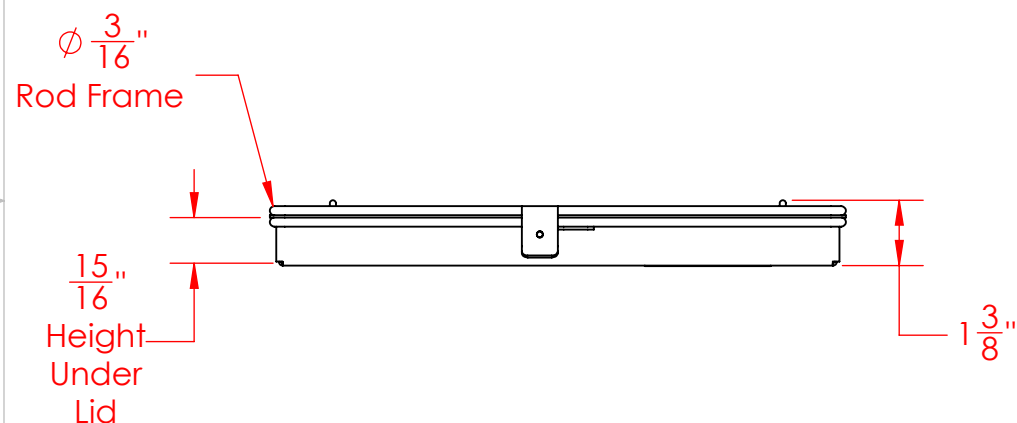

Lid Removed from View to show Approximate Inside Dimensions

One Piece Mesh Body of 4 Mesh x .032" Welded Wire (.218" Openings, 76% Open Area)

UNLESS OTHERWISE SPECIFIED:
 DIMENSIONS ARE IN INCHES
 TOLERANCES:
 FRACTIONAL $\pm 1/16$ "
 ANGULAR: ± 5 DEG.
 TWO PLACE DECIMAL ± 0.03
 THREE PLACE DECIMAL ± 0.015

Light Duty Mesh Basket: 12Lx8Wx1H, 304 SS, Hinged Lid with Thumb Clasp, No Handles, Mesh: 4 x .032

EST WGT
 1.2 lbs.
 MATERIAL
 304 Stainless Steel
 FINISH
 Natural

SIZE **B** DWG. NO.
 FLB-120080010-L04S

DO NOT SCALE DRAWING

SCALE: 1:4

SHEET 1 OF 1